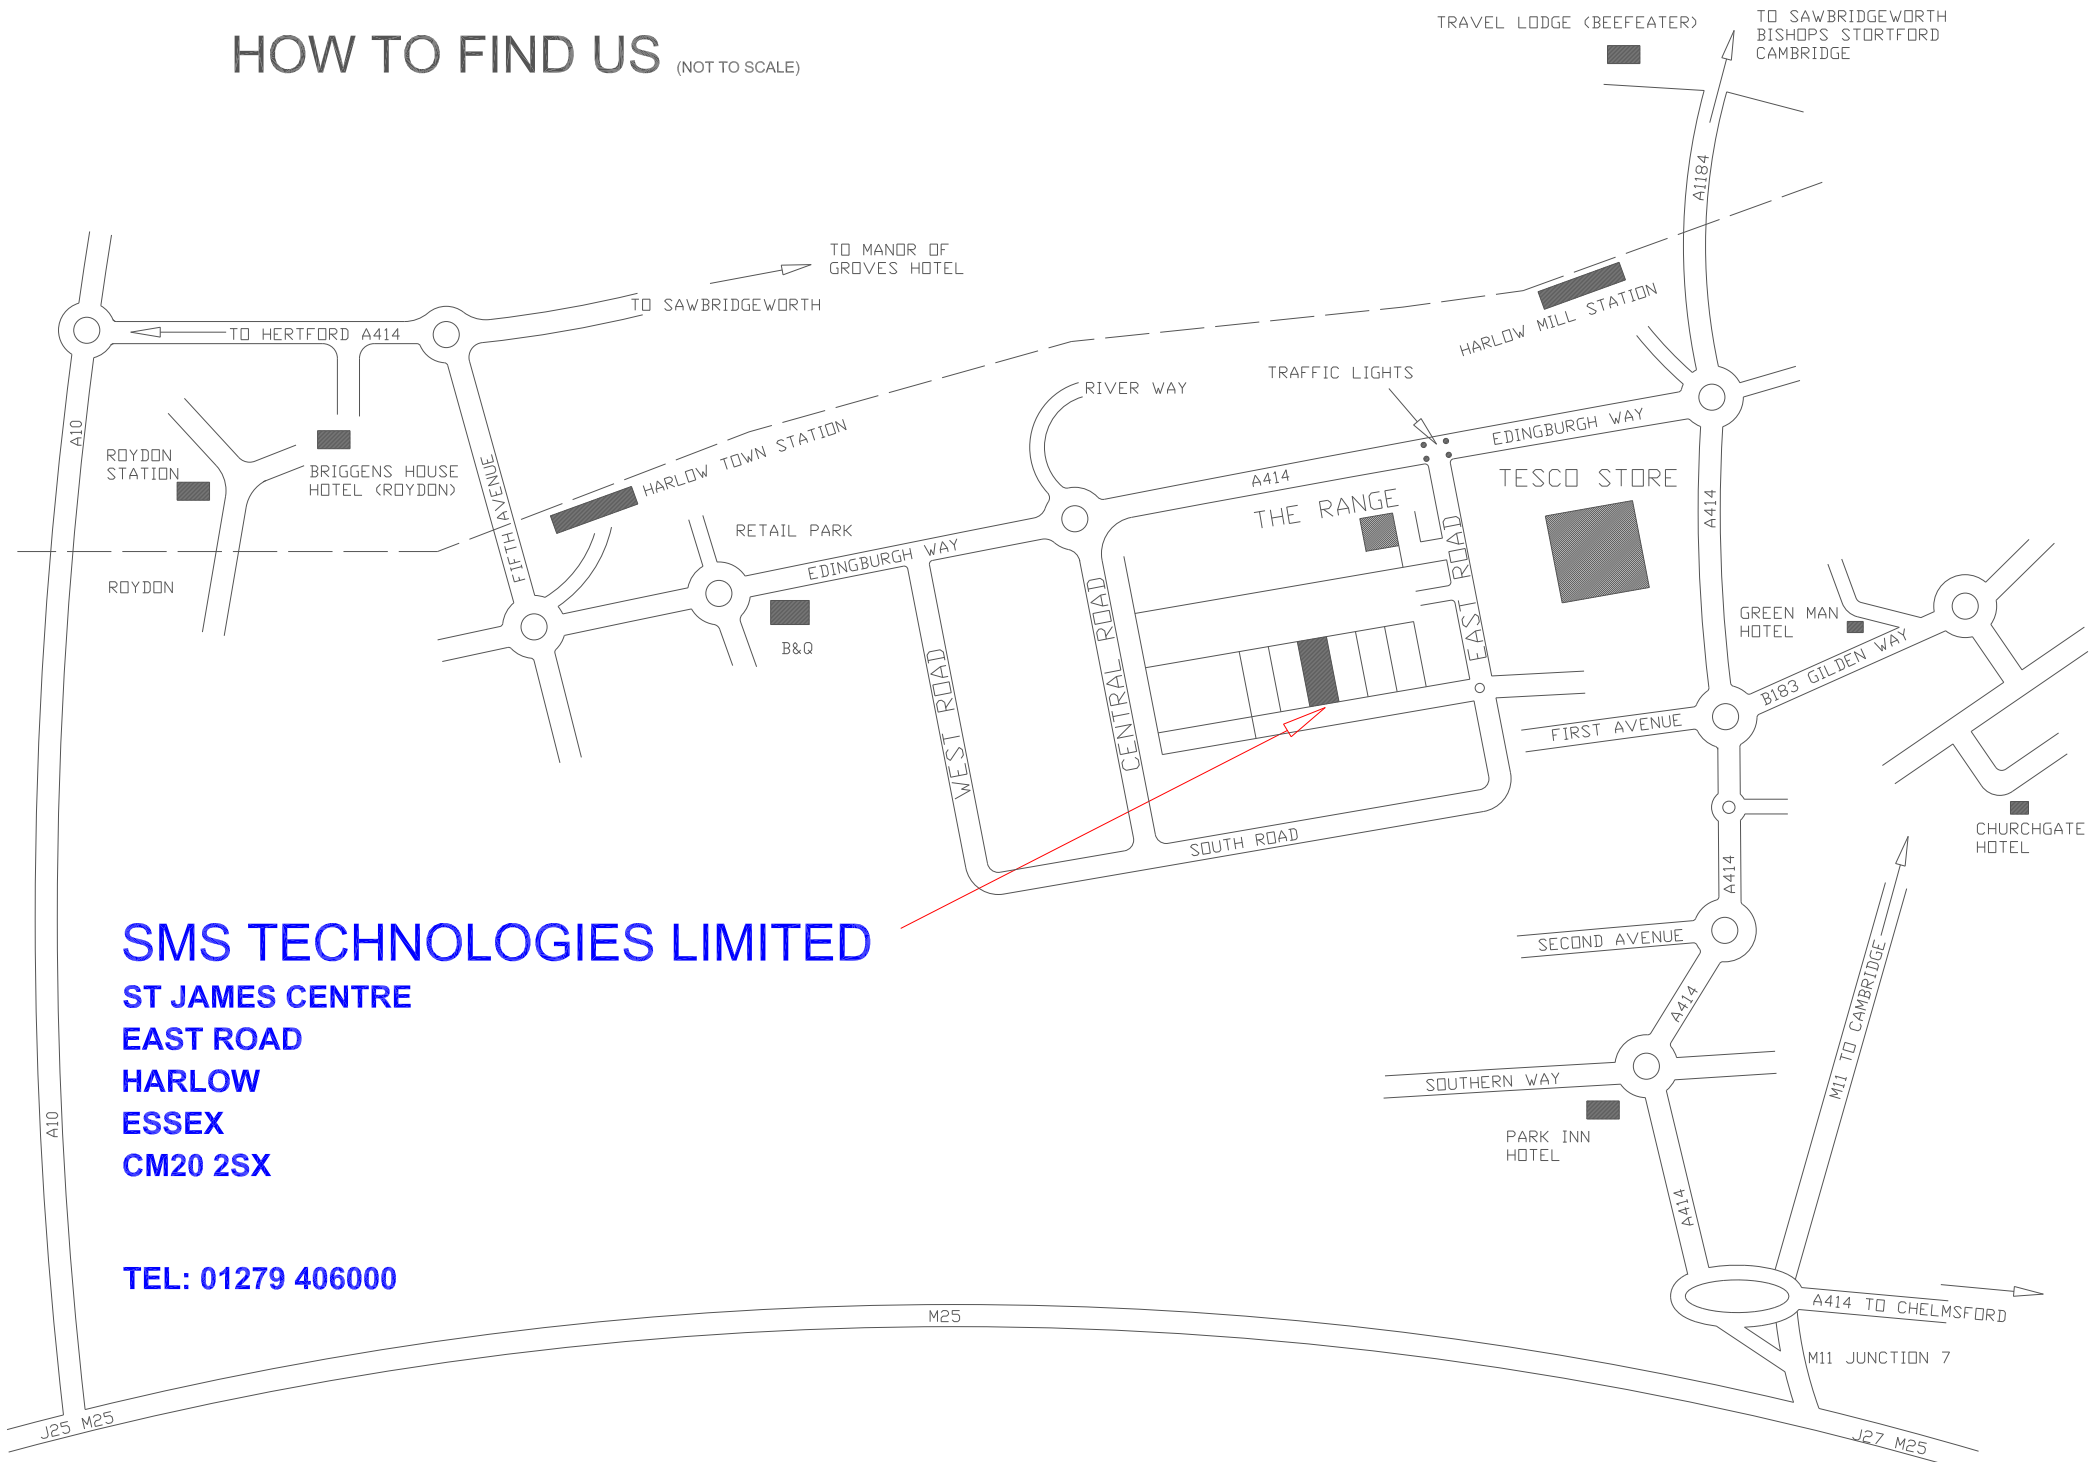

# HOW TO FIND US (NOT TO SCALE)

**SMS TECHNOLOGIES LIMITED**

**ST JAMES CENTRE  
EAST ROAD  
HARLOW  
ESSEX  
CM20 2SX**

**TEL: 01279 406000**